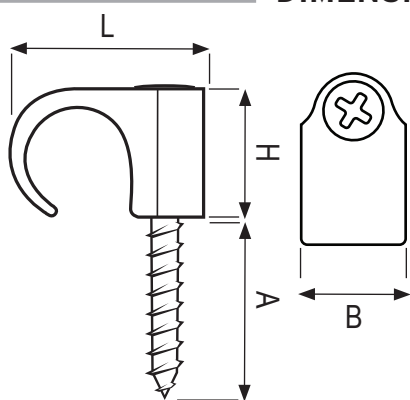

TECHNICAL DATA SHEET

CABLE/ PIPE CLIPS WITH SCREW

tillex®

Plastmaterial: High impact elastic polypropylene - halogen free and UV-stabilized.
Screw: Strong concrete screw, Corrosion Class C4, PH2.
Can be installed both indoors and outdoors.

INSTALLATION

- For concrete and tile: screw directly into 4 mm hole - no plug required.
- For 13 mm single-layer plasterboard: mount using yellow plug (KP yellow).
- For double-layer plasterboard - no plug required. If screw "goes over", mount using yellow plug (KP yellow) in the created hole.
- For 13 mm single-layer plasterboard on metal profile - no plug required.
- For wood, fibreboard and plywood: screw directly into material.
- For aerated concrete: mount using yellow plug (KPyellow). For densities above 600, screw directly into concrete.

DIMENSIONS

PRODUCT RANGE (BOXES)

Ref. nr.	Type	Screw T20	Colour	Dim. L, mm	Dim. B, mm	Dim. H, mm	Dim. A, mm	Pieces/box	Drill $\varnothing$
180000	SC C4 7-10 W	5x33	white	16,9	10,5	9,3	22,0	100	4 mm
180017	SC C4 7-10 G	5x33	grey	16,9	10,5	9,3	22,0	100	4 mm
180024	SC C4 7-10 B	5x33	black	16,9	10,5	9,3	22,0	100	4 mm
180055	SC C4 8-12 W	5x33	white	17,9	10,6	10,2	21,0	100	4 mm
180062	SC C4 8-12 G	5x33	grey	17,9	10,6	10,2	21,0	100	4 mm
180079	SC C4 8-12 B	5x33	black	17,9	10,6	10,2	21,0	100	4 mm
180086	SC C4 10-14 W	5x40	white	19,5	12,0	13,0	26,4	100	4 mm
180093	SC C4 10-14 G	5x40	grey	19,5	12,0	13,0	26,4	100	4 mm
180109	SC C4 10-14 B	5x40	black	19,5	12,0	13,0	26,4	100	4 mm
180116	SC C4 14-18 W	5x40	white	23,7	14,1	16,6	22,5	100	4 mm
180123	SC C4 14-18 G	5x40	grey	23,7	14,1	16,6	22,5	100	4 mm
180130	SC C4 14-18 B	5x40	black	23,7	14,1	16,6	22,5	100	4 mm
180147	SC C4 18-22 W	5x45	white	27,5	14,4	21,3	22,5	50	4 mm
180154	SC C4 18-22 G	5x45	grey	27,5	14,4	21,3	22,5	50	4 mm
180161	SC C4 18-22 B	5x45	black	27,5	14,4	21,3	22,5	50	4 mm
180178	SC C4 22-26 W	5x45	white	31,3	14,5	24,3	19,4	50	4 mm
180185	SC C4 22-26 G	5x45	grey	31,3	14,5	24,3	19,4	50	4 mm
180192	SC C4 22-26 B	5x45	black	31,3	14,5	24,3	19,4	50	4 mm